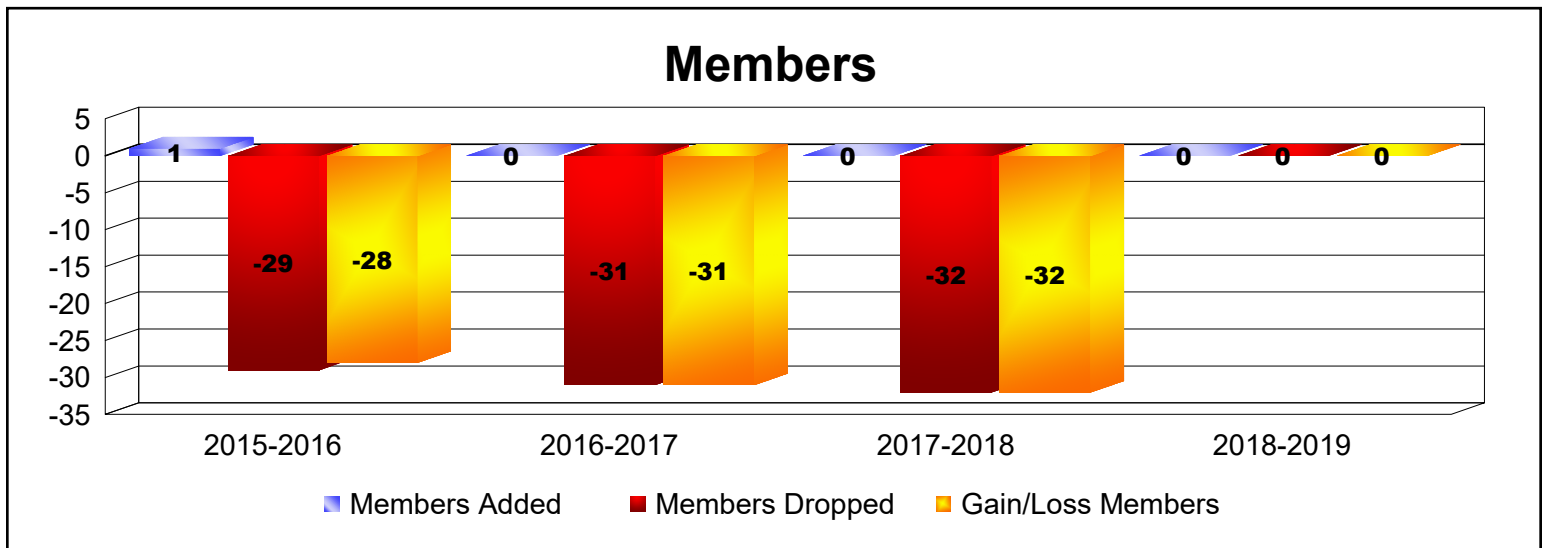

Year	New Clubs	Dropped Clubs	Gain/ Loss Clubs	New Members	Charter Members	Reinstate Members	Transfer Members	Total Member Added	Total Members Dropped	Gain/ Loss Members
2015-2016	0	0	0	1	0	0	0	1	-29	-28
2016-2017	0	-4	-4	0	0	0	0	0	-31	-31
2017-2018	0	0	0	0	0	0	0	0	-32	-32
2018-2019	0	-3	-3	0	0	0	0	0	0	0
Average	0	-2	-2	0	0	0	0	0	-23	-23

Year	New Clubs	Dropped Clubs	Gain/ Loss Clubs	New Members	Charter Members	Reinstate Members	Transfer Members	Total Member Added	Total Members Dropped	Gain/ Loss Members
2015-2016	0	0	0	96	1	3	3	103	-122	-19
2016-2017	0	0	0	80	0	2	7	89	-100	-11
2017-2018	0	0	0	60	0	1	6	67	-119	-52
2018-2019	0	0	0	92	8	3	4	107	-143	-36
2019-2020	0	-2	-2	55	1	4	4	64	-160	-96
Average	0	0	0	77	2	3	5	86	-129	-43