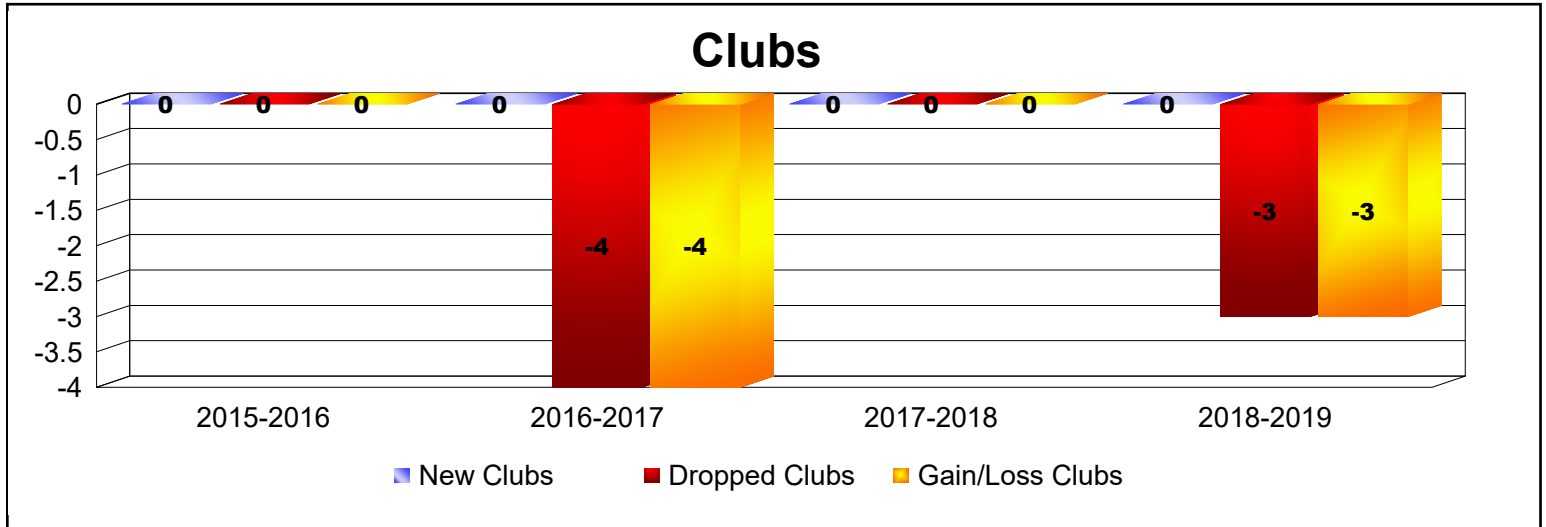

Year	New Clubs	Dropped Clubs	Gain/ Loss Clubs	New Members	Charter Members	Reinstate Members	Transfer Members	Total Member Added	Total Members Dropped	Gain/ Loss Members
2015-2016	0	0	0	1	0	0	0	1	-29	-28
2016-2017	0	-4	-4	0	0	0	0	0	-31	-31
2017-2018	0	0	0	0	0	0	0	0	-32	-32
2018-2019	0	-3	-3	0	0	0	0	0	0	0
Average	0	-2	-2	0	0	0	0	0	-23	-23

Year	New Clubs	Dropped Clubs	Gain/ Loss Clubs	New Members	Charter Members	Reinstate Members	Transfer Members	Total Member Added	Total Members Dropped	Gain/ Loss Members
2015-2016	0	0	0	96	1	3	3	103	-122	-19
2016-2017	0	0	0	80	0	2	7	89	-100	-11
2017-2018	0	0	0	60	0	1	6	67	-119	-52
2018-2019	0	0	0	92	8	3	4	107	-143	-36
2019-2020	0	-2	-2	55	1	4	4	64	-160	-96
Average	0	0	0	77	2	3	5	86	-129	-43